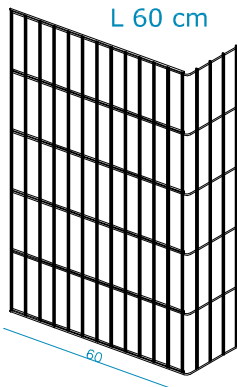

L 100 cm

L 120 cm

L 140 cm

L 160 cm

L 180 cm

L 200 cm

WALLCOVER

20 cm width
100 cm height

LEDRO STEEL WALLCOVER

MECCANURGICA
LEDRENSE
Soc.coop.

L 20 cm

L 40 cm

L 60 cm

L 80 cm

L 100 cm

L 120 cm

L 140 cm

L 160 cm

L 180 cm

L 200 cm

WALLCOVER SYSTEM

PANEL SUMMARY and description

cover, single wire 6 mm
mesh 50 x 200 mm

Long side panel, double
horizontal wire 6 mm
mesh 50 x 200 mm
length 200 cm with a 20 cm fold
height 100 cm.

anchoring bars cm. 100 x 3 x 3 cm.
perforated and with an L fold
anchoring holes to the wall every 30 cm.
holes for rods every 20 cm.

rods wire diameter 6 mm
with double fold

lock rings

Connection hooks