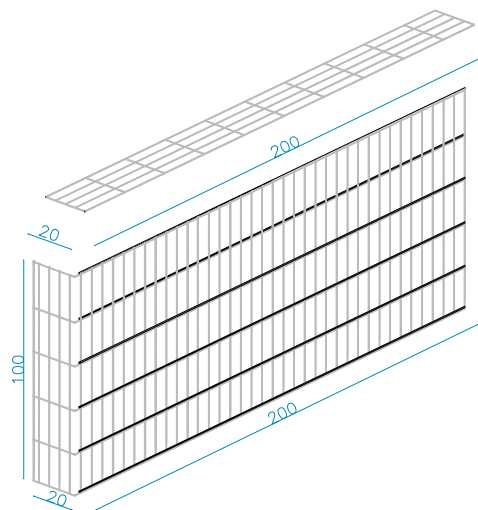

L 140 cm

L 160 cm

L 180 cm

L 200 cm

WALLCOVER SYSTEM

PANEL SUMMARY and description

cover, single wire 6 mm
mesh 50 x 200 mm

Long side panel, double
horizontal wire 6 mm
mesh 50 x 200 mm
length 200 cm with a 20 cm fold
height 100 cm.

anchoring bars cm. 100 x 3 x 3 cm.
perforated and with an L fold
anchoring holes to the wall every 30 cm.
holes for rods every 20 cm.

rods wire diameter 6 mm
with double fold

lock rings

Connection hooks