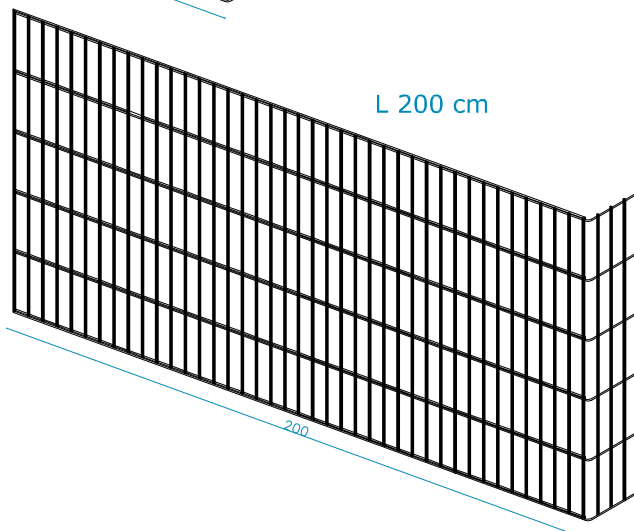

L 100 cm

L 120 cm

L 140 cm

L 160 cm

L 180 cm

L 200 cm

WALLCOVER

20 cm width
100 cm height

L 140 cm

L 160 cm

L 180 cm

L 200 cm

WALLCOVER SYSTEM

PANEL SUMMARY and description

cover, single wire 6 mm
mesh 50 x 200 mm

Long side panel, double
horizontal wire 6 mm
mesh 50 x 200 mm
length 200 cm with a 20 cm fold
height 100 cm.

anchoring bars cm. 100 x 3 x 3 cm.
perforated and with an L fold
anchoring holes to the wall every 30 cm.
holes for rods every 20 cm.

rods wire diameter 6 mm
with double fold

lock rings

Connection hooks