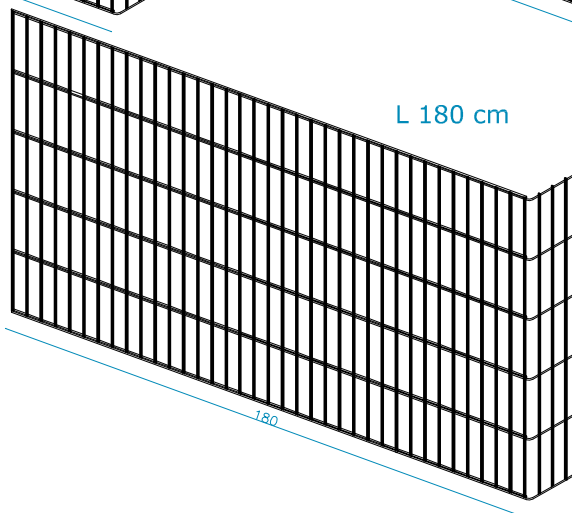

L 100 cm

L 120 cm

L 140 cm

L 160 cm

L 180 cm

L 200 cm

WALLCOVER

20 cm width
100 cm height

LEDRO STEEL WALLCOVER

MECCANURGICA
LEDRENSE
Soc.coop.

L 20 cm

L 40 cm

L 60 cm

L 80 cm

L 100 cm

L 120 cm

L 140 cm

L 160 cm

L 180 cm

L 200 cm

WALLCOVER SYSTEM

PANEL SUMMARY and description

cover, single wire 6 mm
mesh 50 x 200 mm

Long side panel, double
horizontal wire 6 mm
mesh 50 x 200 mm
length 200 cm with a 20 cm fold
height 100 cm.

anchoring bars cm. 100 x 3 x 3 cm.
perforated and with an L fold
anchoring holes to the wall every 30 cm.
holes for rods every 20 cm.

rods wire diameter 6 mm
with double fold

lock rings

Connection hooks