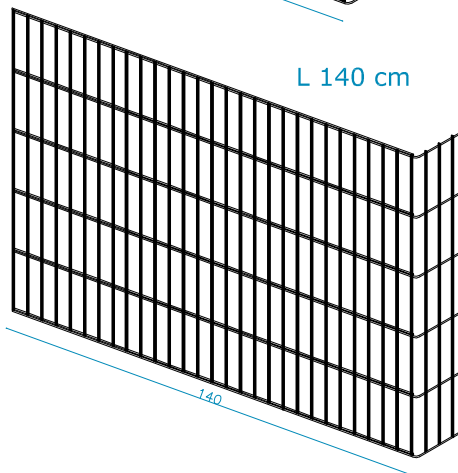

L 100 cm

L 120 cm

L 140 cm

L 160 cm

L 180 cm

L 200 cm

WALLCOVER

20 cm width
100 cm height

LEDRO STEEL WALLCOVER

MECCANURGICA
LEDRENSE
Soc.coop.

L 20 cm

L 40 cm

L 60 cm

L 80 cm

L 100 cm

L 120 cm

L 140 cm

L 160 cm

L 180 cm

L 200 cm

WALLCOVER SYSTEM

PANEL SUMMARY and description

cover, single wire 6 mm
mesh 50 x 200 mm

Long side panel, double
horizontal wire 6 mm
mesh 50 x 200 mm
length 200 cm with a 20 cm fold
height 100 cm.

anchoring bars cm. 100 x 3 x 3 cm.
perforated and with an L fold
anchoring holes to the wall every 30 cm.
holes for rods every 20 cm.

rods wire diameter 6 mm
with double fold

lock rings

Connection hooks