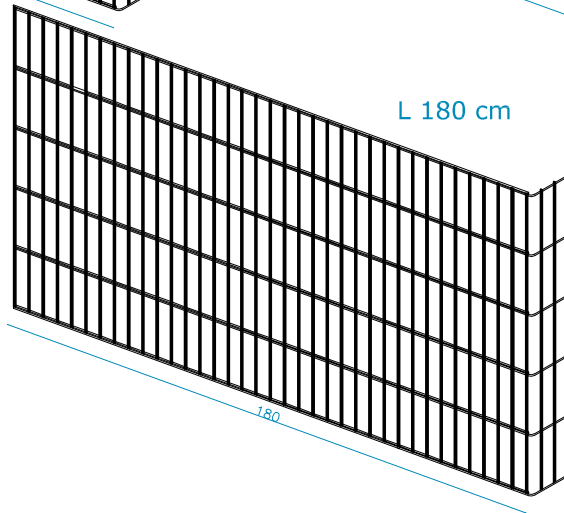

WALLCOVER

15 cm width
100 cm height

LEDRO STEEL WALLCOVER

MECCANURGICA
LEDRENSE
Soc.coop.

L 20 cm

L 40 cm

L 60 cm

L 80 cm

L 100 cm

L 120 cm

L 140 cm

L 160 cm

L 180 cm

L 200 cm

WALLCOVER

20 cm width
100 cm height

L 140 cm

L 160 cm

L 180 cm

L 200 cm

WALLCOVER SYSTEM

PANEL SUMMARY and description

cover, single wire 6 mm
mesh 50 x 200 mm

Long side panel, double
horizontal wire 6 mm
mesh 50 x 200 mm
length 200 cm with a 20 cm fold
height 100 cm.

anchoring bars cm. 100 x 3 x 3 cm.
perforated and with an L fold
anchoring holes to the wall every 30 cm.
holes for rods every 20 cm.

rods wire diameter 6 mm
with double fold

lock rings

Connection hooks