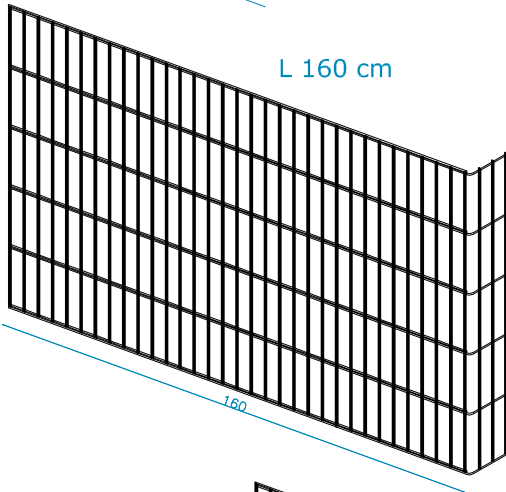

WALLCOVER

15 cm width
100 cm height

LEDRO STEEL WALLCOVER

MECCANURGICA
LEDRENSE
Soc.coop.

L 20 cm

L 40 cm

L 60 cm

L 80 cm

L 100 cm

L 120 cm

L 140 cm

L 160 cm

L 180 cm

L 200 cm

WALLCOVER

20 cm width
100 cm height

L 140 cm

L 160 cm

L 180 cm

L 200 cm

WALLCOVER SYSTEM

PANEL SUMMARY and description

cover, single wire 6 mm
mesh 50 x 200 mm

Long side panel, double
horizontal wire 6 mm
mesh 50 x 200 mm
length 200 cm with a 20 cm fold
height 100 cm.

anchoring bars cm. 100 x 3 x 3 cm.
perforated and with an L fold
anchoring holes to the wall every 30 cm.
holes for rods every 20 cm.

rods wire diameter 6 mm
with double fold

lock rings

Connection hooks