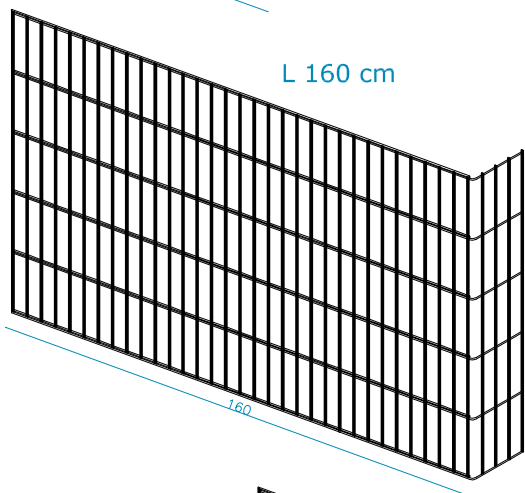

L 100 cm

L 120 cm

L 140 cm

L 160 cm

L 180 cm

L 200 cm

WALLCOVER

20 cm width
100 cm height

LEDRO STEEL WALLCOVER

MECCANURGICA
LEDRENSE
Soc.coop.

L 20 cm

L 40 cm

L 60 cm

L 80 cm

L 100 cm

L 120 cm

L 140 cm

L 160 cm

L 180 cm

L 200 cm

WALLCOVER SYSTEM

PANEL SUMMARY and description

cover, single wire 6 mm
mesh 50 x 200 mm

Long side panel, double
horizontal wire 6 mm
mesh 50 x 200 mm
length 200 cm with a 20 cm fold
height 100 cm.

anchoring bars cm. 100 x 3 x 3 cm.
perforated and with an L fold
anchoring holes to the wall every 30 cm.
holes for rods every 20 cm.

rods wire diameter 6 mm
with double fold

lock rings

Connection hooks