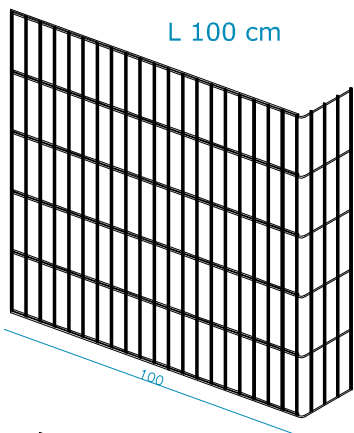

L 100 cm

L 120 cm

L 140 cm

L 160 cm

L 180 cm

L 200 cm

WALLCOVER

20 cm width
100 cm height

LEDRO STEEL WALLCOVER

MECCANURGICA
LEDRENSE
Soc.coop.

L 20 cm

L 40 cm

L 60 cm

L 80 cm

L 100 cm

L 120 cm

L 140 cm

L 160 cm

L 180 cm

L 200 cm

WALLCOVER SYSTEM

PANEL SUMMARY and description

cover, single wire 6 mm
mesh 50 x 200 mm

Long side panel, double
horizontal wire 6 mm
mesh 50 x 200 mm
length 200 cm with a 20 cm fold
height 100 cm.

anchoring bars cm. 100 x 3 x 3 cm.
perforated and with an L fold
anchoring holes to the wall every 30 cm.
holes for rods every 20 cm.

rods wire diameter 6 mm
with double fold

lock rings

Connection hooks