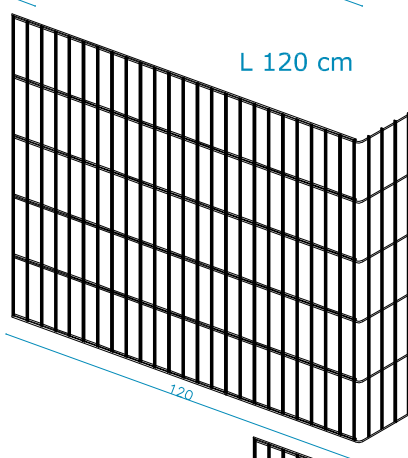

L 100 cm

L 120 cm

L 140 cm

L 160 cm

L 180 cm

L 200 cm

WALLCOVER

20 cm width
100 cm height

LEDRO STEEL WALLCOVER

MECCANURGICA
LEDRENSE
Soc.coop.

L 20 cm

L 40 cm

L 60 cm

L 80 cm

L 100 cm

L 120 cm

L 140 cm

L 160 cm

L 180 cm

L 200 cm

WALLCOVER SYSTEM

PANEL SUMMARY and description

cover, single wire 6 mm
mesh 50 x 200 mm

Long side panel, double
horizontal wire 6 mm
mesh 50 x 200 mm
length 200 cm with a 20 cm fold
height 100 cm.

anchoring bars cm. 100 x 3 x 3 cm.
perforated and with an L fold
anchoring holes to the wall every 30 cm.
holes for rods every 20 cm.

rods wire diameter 6 mm
with double fold

lock rings

Connection hooks