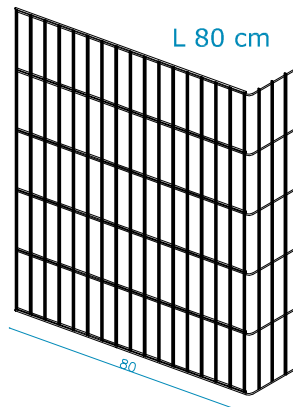

L 100 cm

L 120 cm

L 140 cm

L 160 cm

L 180 cm

L 200 cm

WALLCOVER

20 cm width
100 cm height

LEDRO STEEL WALLCOVER

MECCANURGICA
LEDRENSE
Soc.coop.

L 20 cm

L 40 cm

L 60 cm

L 80 cm

L 100 cm

L 120 cm

L 140 cm

L 160 cm

L 180 cm

L 200 cm

WALLCOVER SYSTEM

PANEL SUMMARY and description

cover, single wire 6 mm
mesh 50 x 200 mm

Long side panel, double
horizontal wire 6 mm
mesh 50 x 200 mm
length 200 cm with a 20 cm fold
height 100 cm.

anchoring bars cm. 100 x 3 x 3 cm.
perforated and with an L fold
anchoring holes to the wall every 30 cm.
holes for rods every 20 cm.

rods wire diameter 6 mm
with double fold

lock rings

Connection hooks