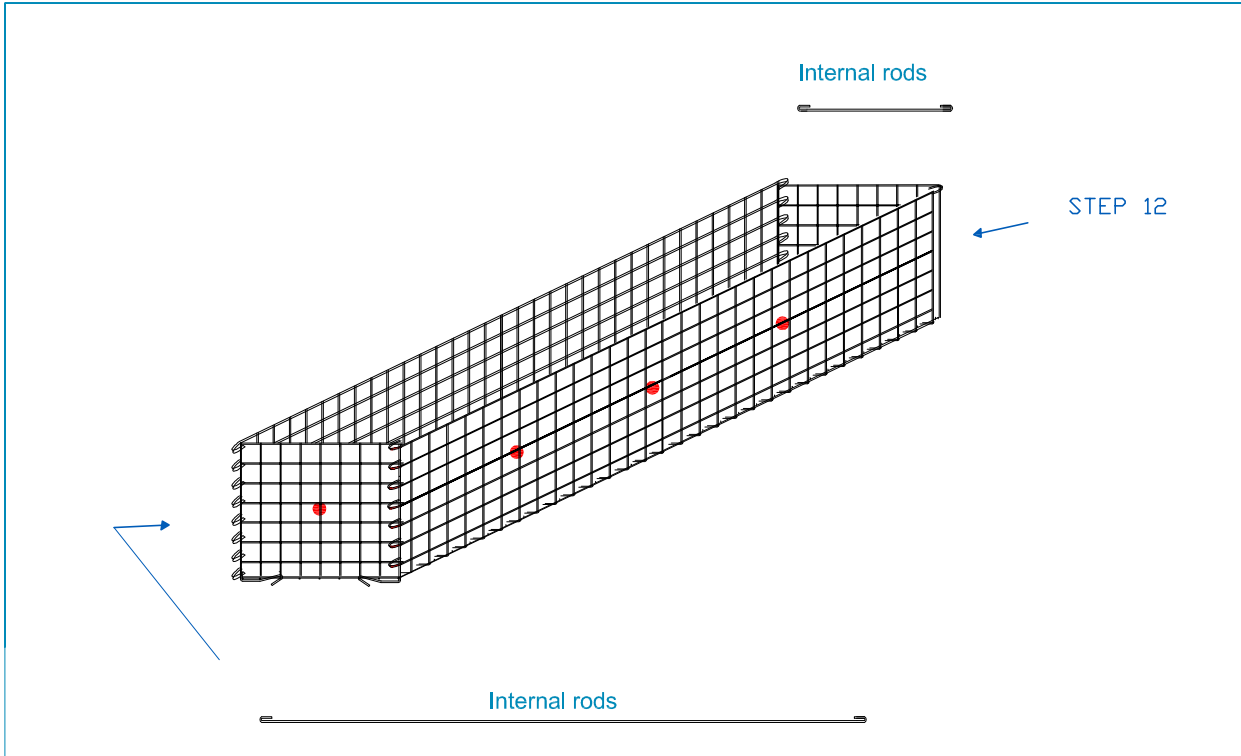

GABION 200 x 50 x 50 cm.