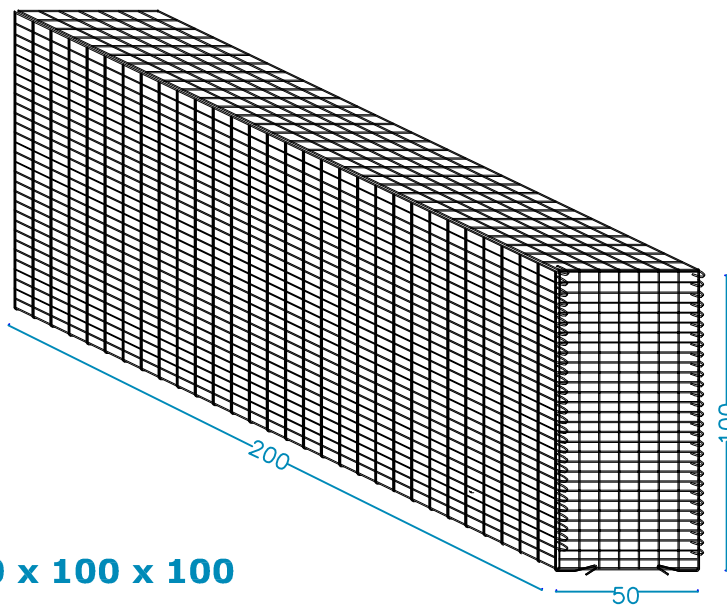

ECOBIX THIN

aluzinc wire Ø 4 mm - mesh 66 x 33 mm

Long side panel H. 100 cm.

Long side panel H. 50 cm.

Short side panel

ECOBIX THIN

aluzinc wire Ø 4 mm - mesh 66 x 66 mm

Floors and covers

ECOBIX THIN

Aluzinc wire \varnothing 4 mm - mesh 66 x 33 mm

Model 100 x 100 x 50

Model 100 x 50 x 100

Model 100 x 100 x 100

ECOBIX THIN

aluzinc wire \varnothing 4 mm - mesh 66 x 33 mm

Model 200 x 100 x 50

Model 200 x 50 x 100

Model 200 x 100 x 100