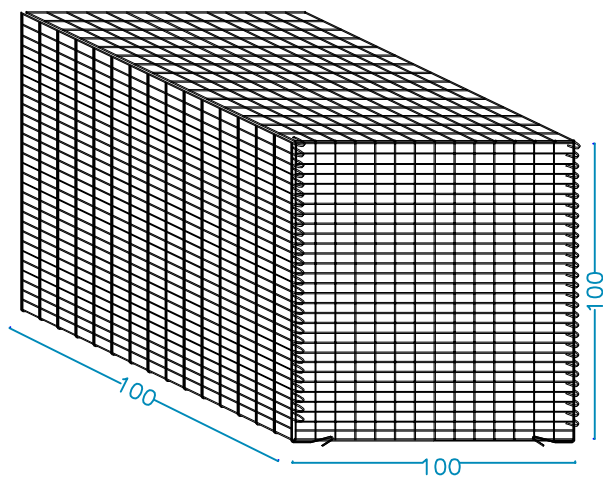

ECOBIX THIN

aluzinc wire Ø 4 mm - mesh 66 x 33 mm

Long side panel H. 100 cm.

Long side panel H. 50 cm.

Short side panel

ECOBIX THIN

aluzinc wire Ø 4 mm - mesh 66 x 66 mm

Floors and covers

ECOBIX THIN

Aluzinc wire \varnothing 4 mm - mesh 66 x 33 mm

Model 100 x 100 x 50

Model 100 x 50 x 100

Model 100 x 100 x 100

ECOBIX THIN

aluzinc wire \varnothing 4 mm - mesh 66 x 33 mm

Model 200 x 100 x 50

Model 200 x 50 x 100

Model 200 x 100 x 100