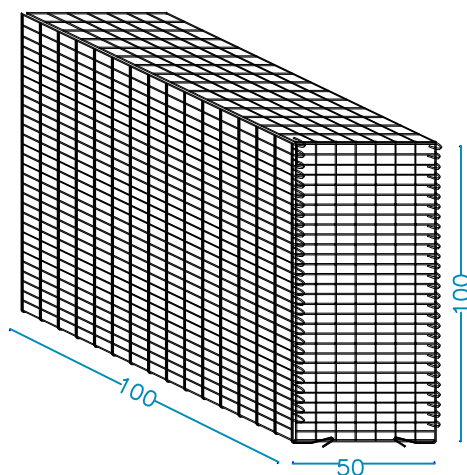

ECOBIX THIN

aluzinc wire Ø 4 mm - mesh 66 x 33 mm

Long side panel H. 100 cm.

Long side panel H. 50 cm.

Short side panel

ECOBIX THIN

aluzinc wire Ø 4 mm - mesh 66 x 66 mm

Floors and covers

ECOBIX THIN

Aluzinc wire \varnothing 4 mm - mesh 66 x 33 mm

Model 100 x 100 x 50

Model 100 x 50 x 100

Model 100 x 100 x 100

ECOBIX THIN

aluzinc wire \varnothing 4 mm - mesh 66 x 33 mm

Model 200 x 100 x 50

Model 200 x 50 x 100

Model 200 x 100 x 100