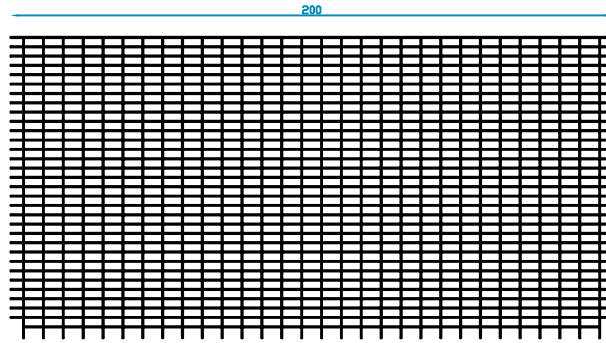

ECOBIX THIN

aluzinc wire Ø 4 mm - mesh 66 x 33 mm

Long side panel H. 100 cm.

Long side panel H. 50 cm.

Short side panel

ECOBIX THIN

aluzinc wire Ø 4 mm - mesh 66 x 66 mm

Floors and covers

ECOBIX THIN

Aluzinc wire \varnothing 4 mm - mesh 66 x 33 mm

Model 100 x 100 x 50

Model 100 x 50 x 100

Model 100 x 100 x 100

ECOBIX THIN

aluzinc wire \varnothing 4 mm - mesh 66 x 33 mm

Model 200 x 100 x 50

Model 200 x 50 x 100

Model 200 x 100 x 100