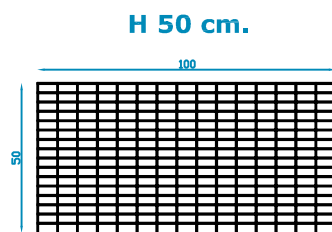

ECOBIX THIN

aluzinc wire Ø 4 mm - mesh 66 x 33 mm

Long side panel H. 100 cm.

Long side panel H. 50 cm.

Short side panel

ECOBIX THIN

aluzinc wire Ø 4 mm - mesh 66 x 66 mm

Floors and covers

ECOBIX THIN

Aluzinc wire \varnothing 4 mm - mesh 66 x 33 mm

Model 100 x 100 x 50

Model 100 x 50 x 100

Model 100 x 100 x 100

ECOBIX THIN

aluzinc wire \varnothing 4 mm - mesh 66 x 33 mm

Model 200 x 100 x 50

Model 200 x 50 x 100

Model 200 x 100 x 100