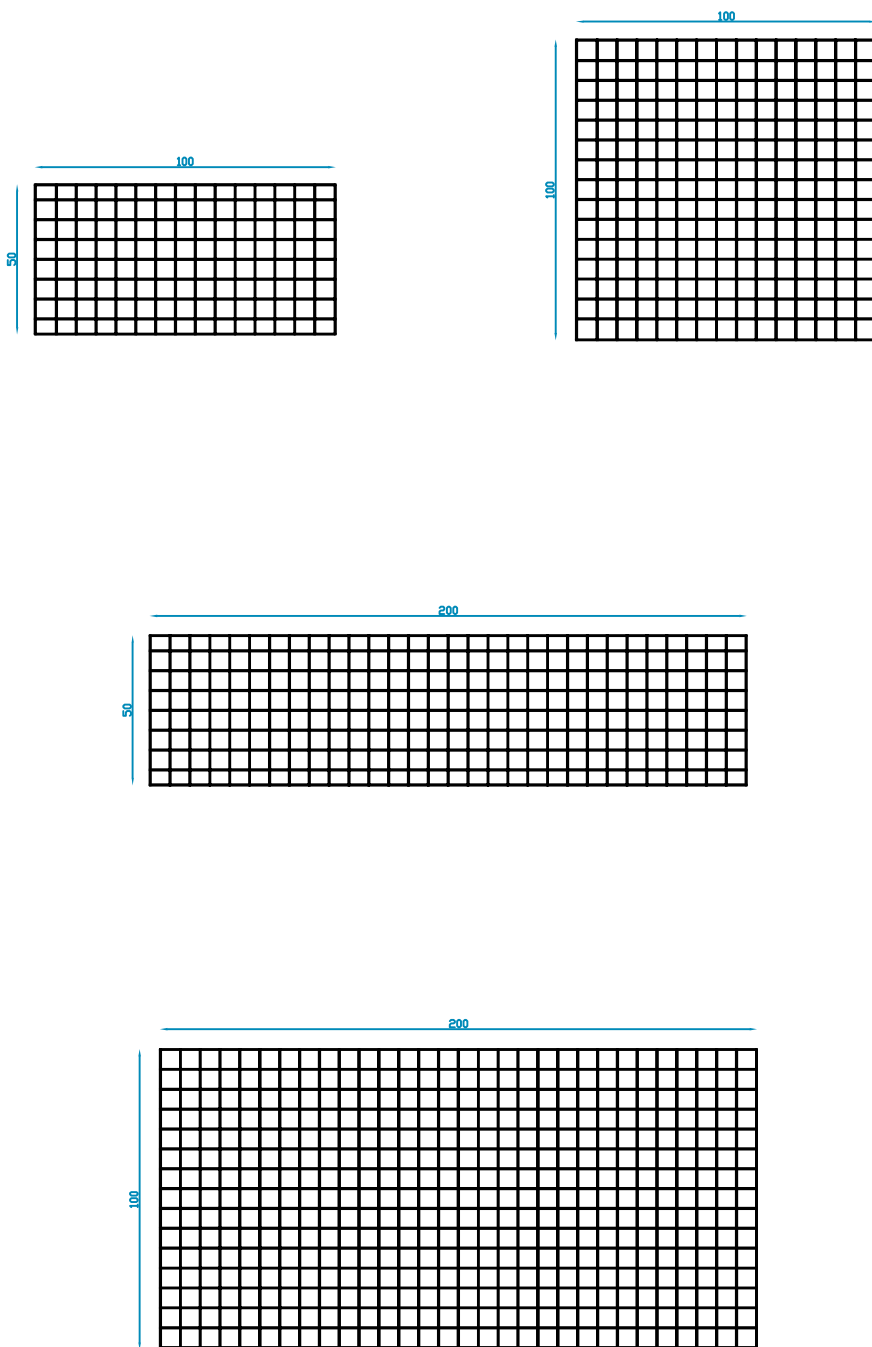

ECOBIX THIN

aluzinc wire Ø 4 mm - mesh 66 x 33 mm

Long side panel H. 100 cm.

Long side panel H. 50 cm.

Short side panel

ECOBIX THIN

aluzinc wire Ø 4 mm - mesh 66 x 66 mm

Floors and covers

ECOBIX THIN

Aluzinc wire \varnothing 4 mm - mesh 66 x 33 mm

Model 100 x 100 x 50

Model 100 x 50 x 100

Model 100 x 100 x 100

ECOBIX THIN

aluzinc wire \varnothing 4 mm - mesh 66 x 33 mm

Model 200 x 100 x 50

Model 200 x 50 x 100

Model 200 x 100 x 100