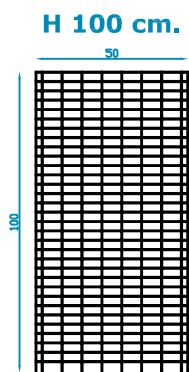

ECOBIX THIN

aluzinc wire Ø 4 mm - mesh 66 x 33 mm

Long side panel H. 100 cm.

Long side panel H. 50 cm.

Short side panel

ECOBIX THIN

aluzinc wire Ø 4 mm - mesh 66 x 66 mm

Floors and covers

ECOBIX THIN

Aluzinc wire \varnothing 4 mm - mesh 66 x 33 mm

Model 100 x 100 x 50

Model 100 x 50 x 100

Model 100 x 100 x 100

ECOBIX THIN

aluzinc wire \varnothing 4 mm - mesh 66 x 33 mm

Model 200 x 100 x 50

Model 200 x 50 x 100

Model 200 x 100 x 100