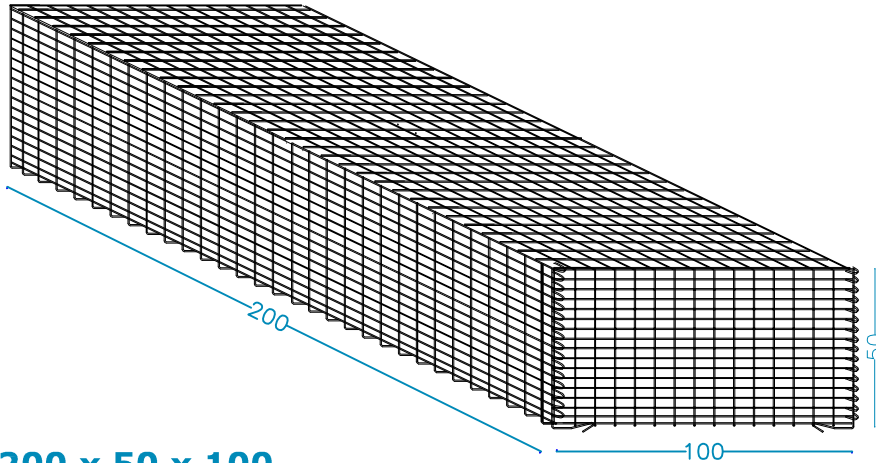

ECOBIX THIN

aluzinc wire Ø 4 mm - mesh 66 x 33 mm

Long side panel H. 100 cm.

Long side panel H. 50 cm.

Short side panel

ECOBIX THIN

aluzinc wire Ø 4 mm - mesh 66 x 66 mm

Floors and covers

ECOBIX THIN

Aluzinc wire \varnothing 4 mm - mesh 66 x 33 mm

Model 100 x 100 x 50

Model 100 x 50 x 100

Model 100 x 100 x 100

ECOBIX THIN

aluzinc wire \varnothing 4 mm - mesh 66 x 33 mm

Model 200 x 100 x 50

Model 200 x 50 x 100

Model 200 x 100 x 100