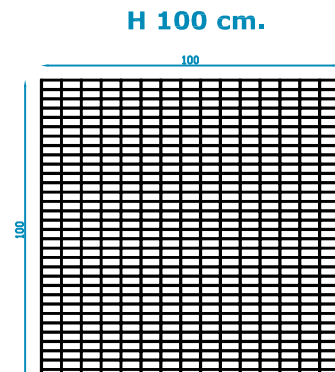

ECOBIX THIN

aluzinc wire Ø 4 mm - mesh 66 x 33 mm

Long side panel H. 100 cm.

Long side panel H. 50 cm.

Short side panel

ECOBIX THIN

aluzinc wire Ø 4 mm - mesh 66 x 66 mm

Floors and covers

ECOBIX THIN

Aluzinc wire \varnothing 4 mm - mesh 66 x 33 mm

Model 100 x 100 x 50

Model 100 x 50 x 100

Model 100 x 100 x 100

ECOBIX THIN

aluzinc wire \varnothing 4 mm - mesh 66 x 33 mm

Model 200 x 100 x 50

Model 200 x 50 x 100

Model 200 x 100 x 100