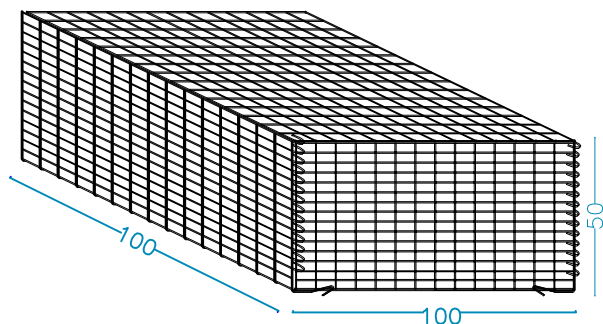

ECOBIX THIN

aluzinc wire Ø 4 mm - mesh 66 x 33 mm

Long side panel H. 100 cm.

Long side panel H. 50 cm.

Short side panel

ECOBIX THIN

aluzinc wire Ø 4 mm - mesh 66 x 66 mm

Floors and covers

ECOBIX THIN

Aluzinc wire \varnothing 4 mm - mesh 66 x 33 mm

Model 100 x 100 x 50

Model 100 x 50 x 100

Model 100 x 100 x 100

ECOBIX THIN

aluzinc wire \varnothing 4 mm - mesh 66 x 33 mm

Model 200 x 100 x 50

Model 200 x 50 x 100

Model 200 x 100 x 100